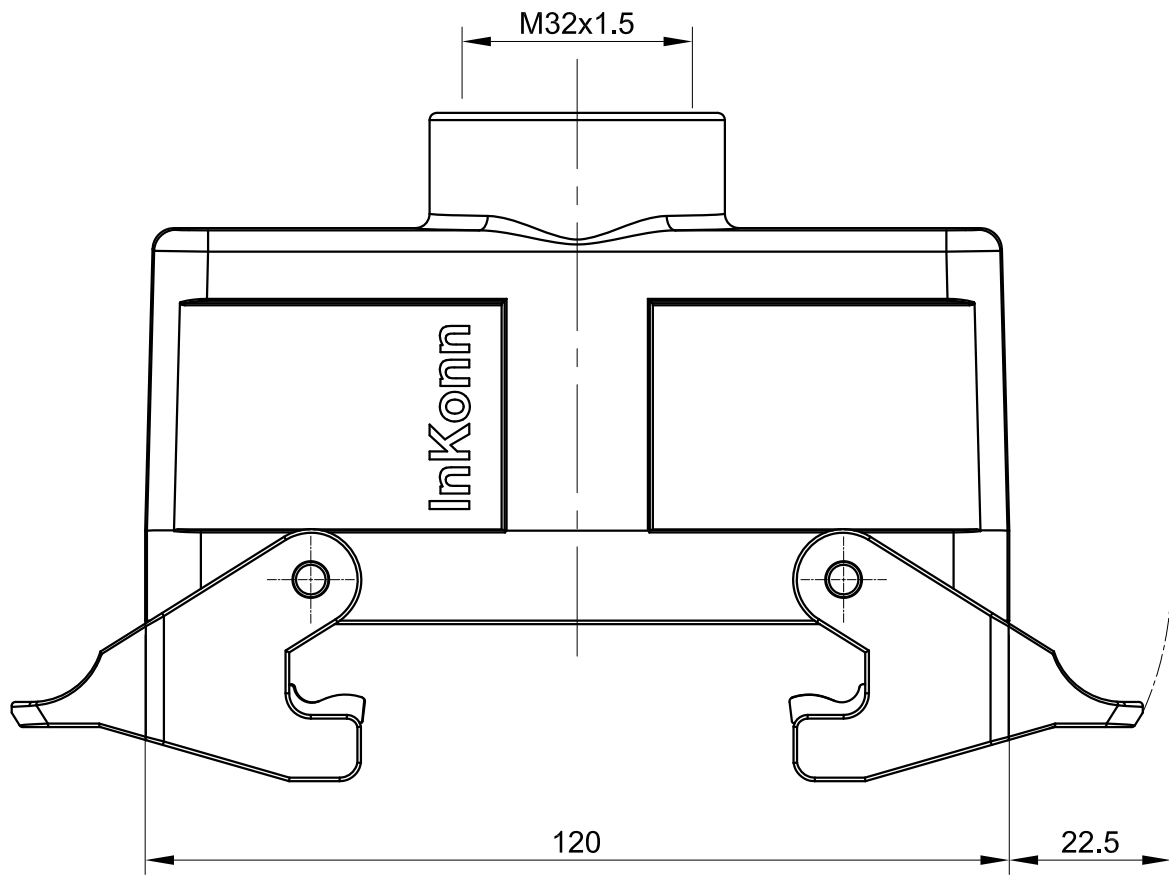

C

D

A

B

C

D

 All Dimensions in mm Original Size DIN A4	Date 2019-05-12	Drawing No. TC5276268	Rev. A00	Scale 1:1
	Part No. 10 11 024 0023	Created by Shuxu Huang	Checked by Yiyi Luo	Page 1/1
 InKonn® InKonn (Suzhou) Electric Technology Co.,Ltd.		Type Name HB24-TE-DL-M32		