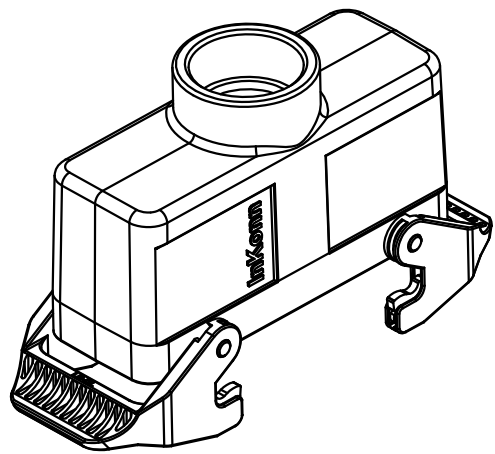

C

D

A

B

C

D

 All Dimensions in mm Original Size DIN A4	Date 2019-05-12	Drawing No. TC5276268	Rev. A00	Scale 1:1
	Part No. 10 11 024 0023	Created by Shuxu Huang	Checked by Yiyi Luo	Page 1/1
 InKonn® InKonn (Suzhou) Electric Technology Co.,Ltd.		Type Name HB24-TE-DL-M32		