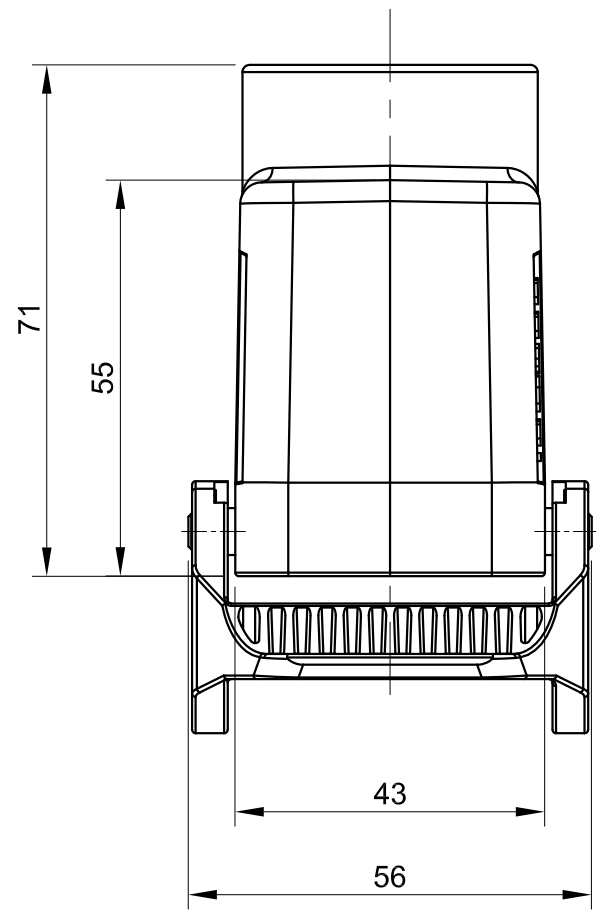

C

D

A

B

C

D

 All Dimensions in mm Original Size DIN A4	Date 2019-05-12	Drawing No. TC5276268	Rev. A00	Scale 1:1
	Part No. 10 11 024 0023	Created by Shuxu Huang	Checked by Yiyi Luo	Page 1/1
 InKonn® InKonn (Suzhou) Electric Technology Co.,Ltd.		Type Name HB24-TE-DL-M32		

1

2

3

4

5

6